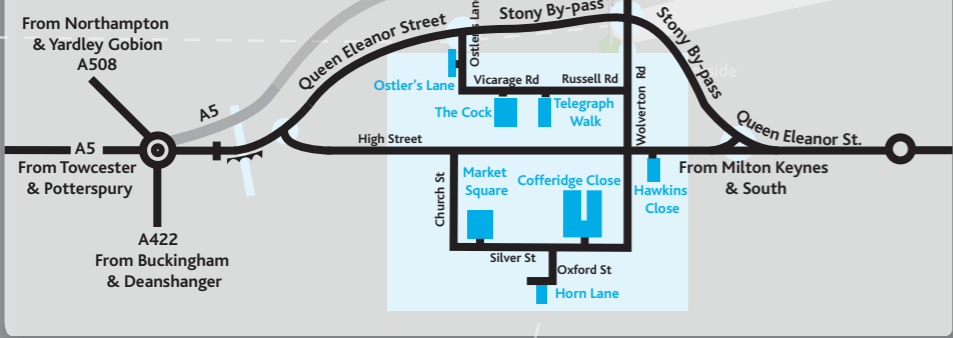

73 Long Stay

from Queen Eleanor St.
(Stony Stratford By-pass)

from Wolverton,
Newport Pagnell
and East

from Old Stratford, A5 & North

from Milton Keynes & South

from Winslow, Gt. Horwood & West

Routes to Car Parks

Not to scale

Produced by Lesley Arkin Optometrist
Map © Mason Edwards Design 2006